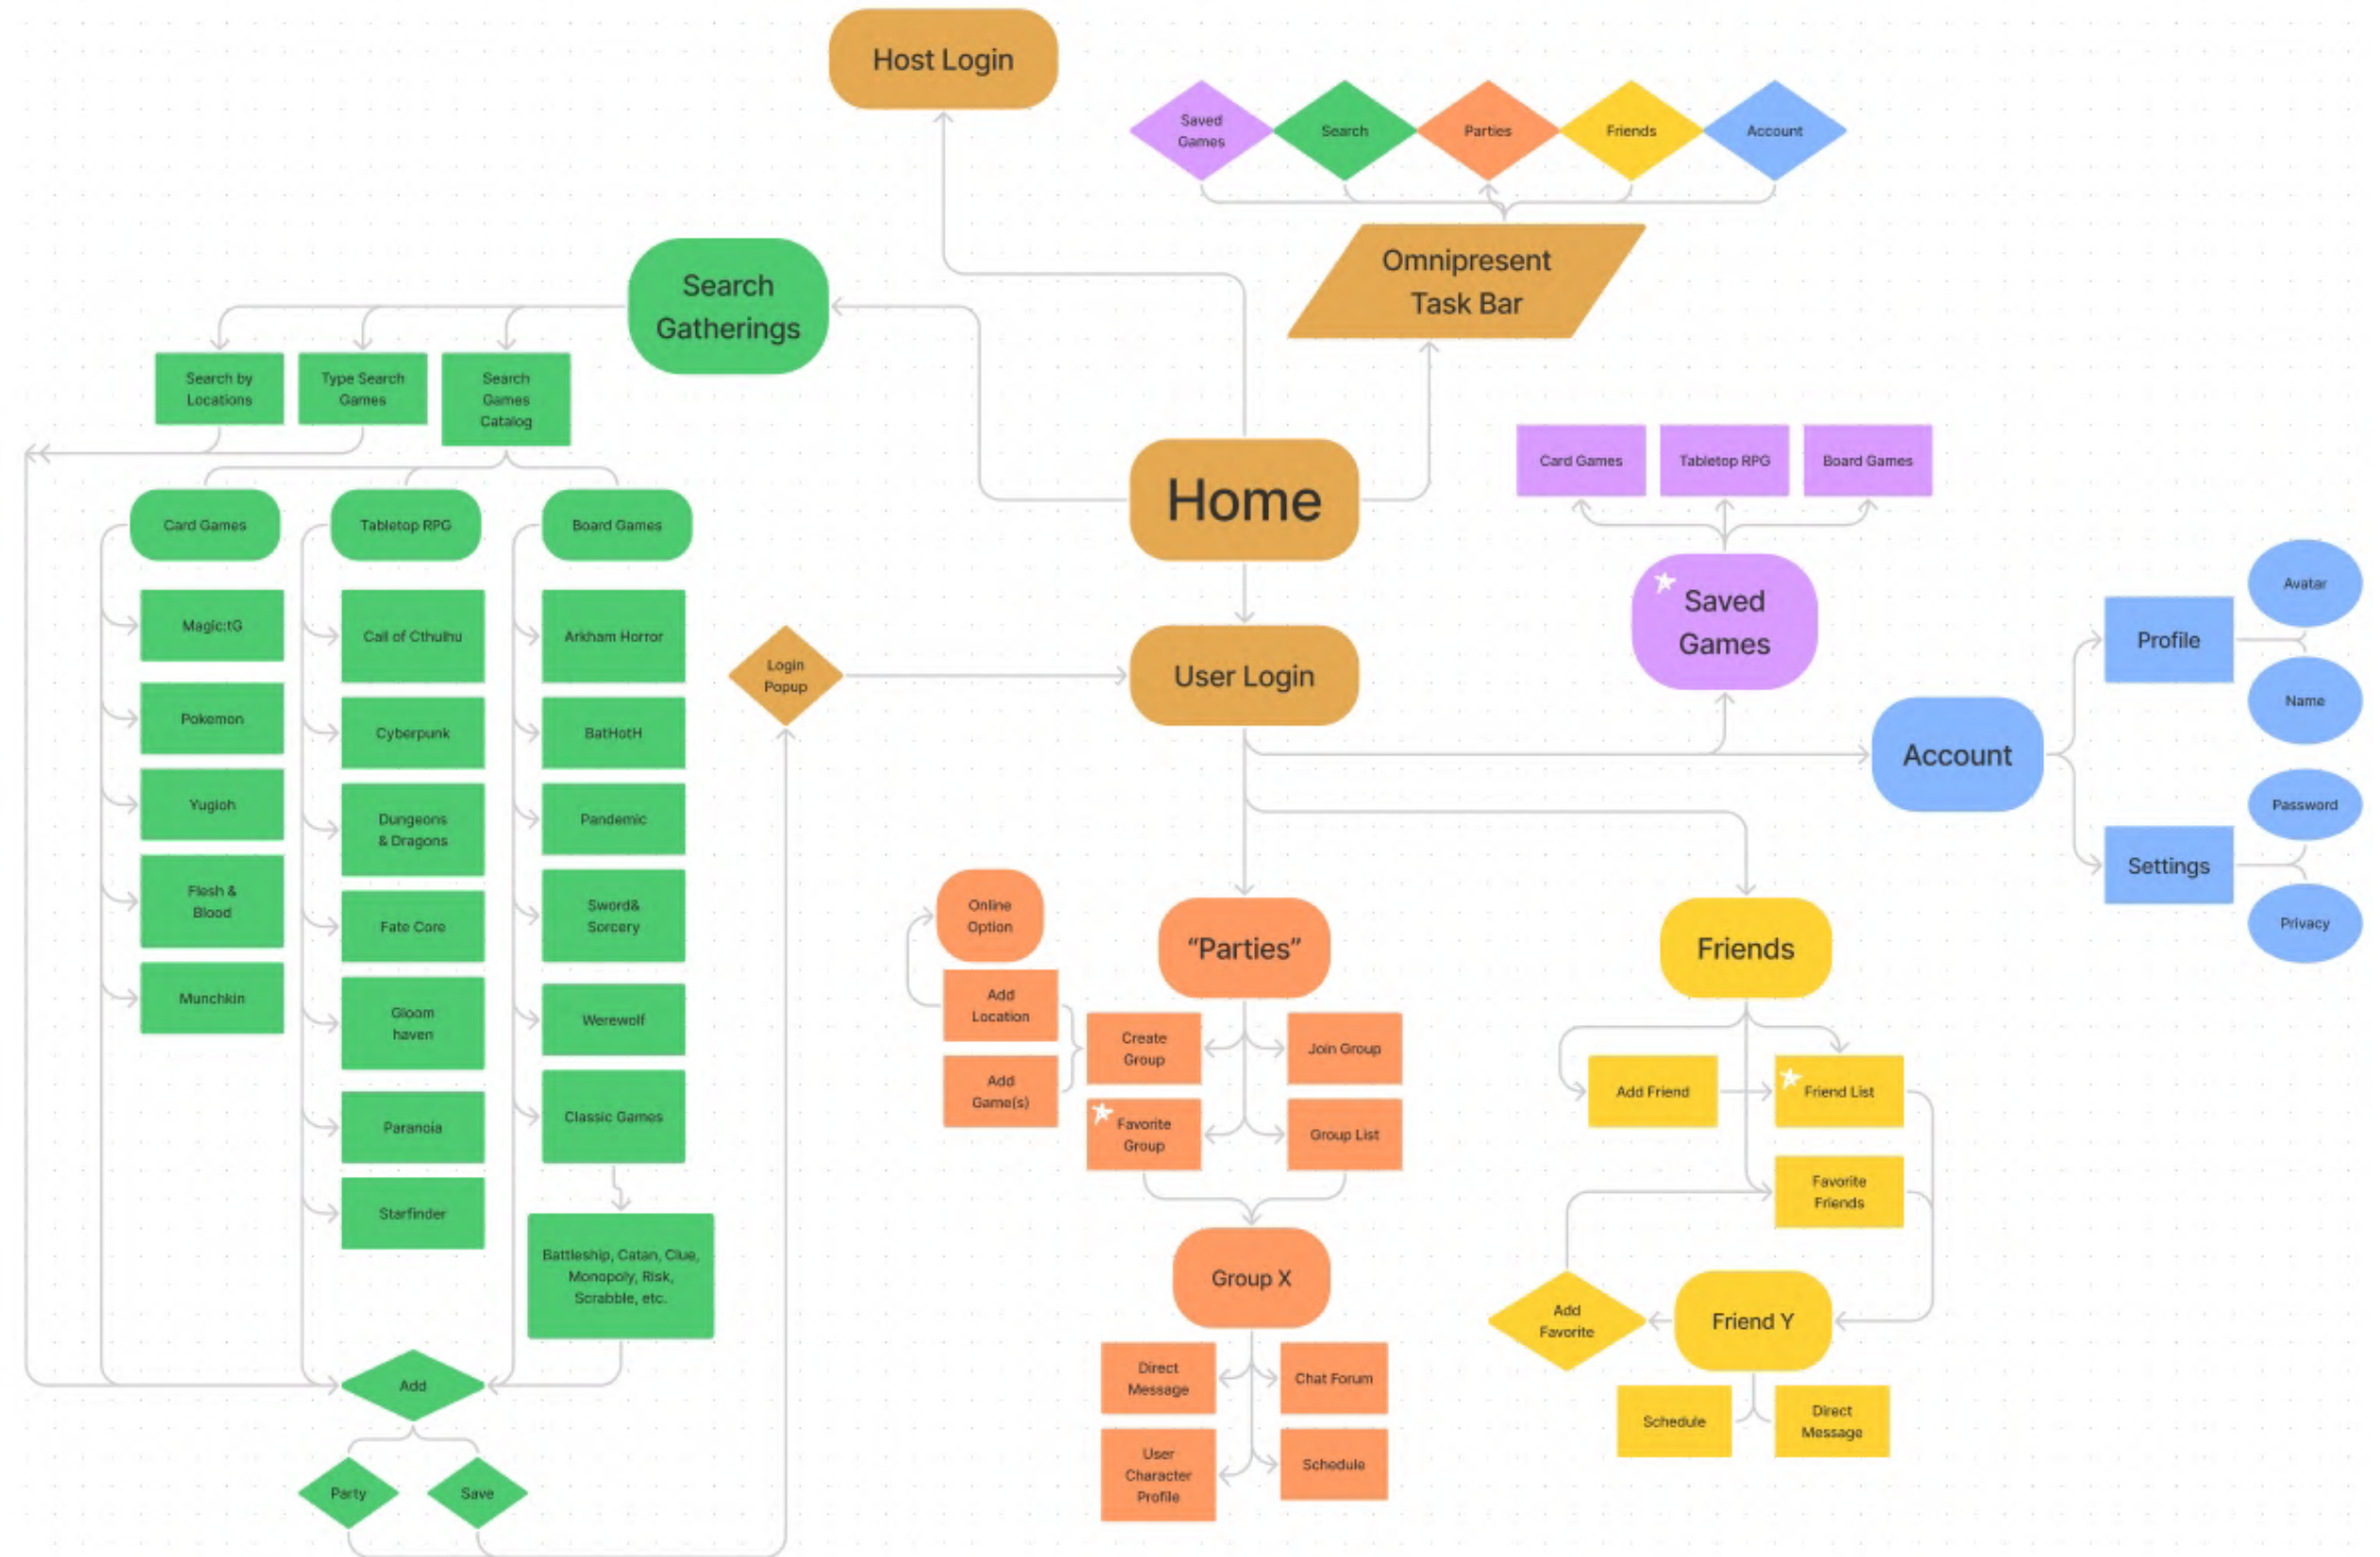

## Create a Profile

Save your groups and favorites to your account.

Create additional Aliases and Avatar icons for different groups.

## Search Catalog

Look through the catalogs using the filters to find groups for different games.

## Create or Join Groups

Each group has options for adding meeting locations, looking for members, scheduling, and direct message and group chats.

# Mockup Site Map

Users can navigate from any page through the core buttons that are present on every page.

The search catalog has multiple filter options and ways to find gams and groups to join.