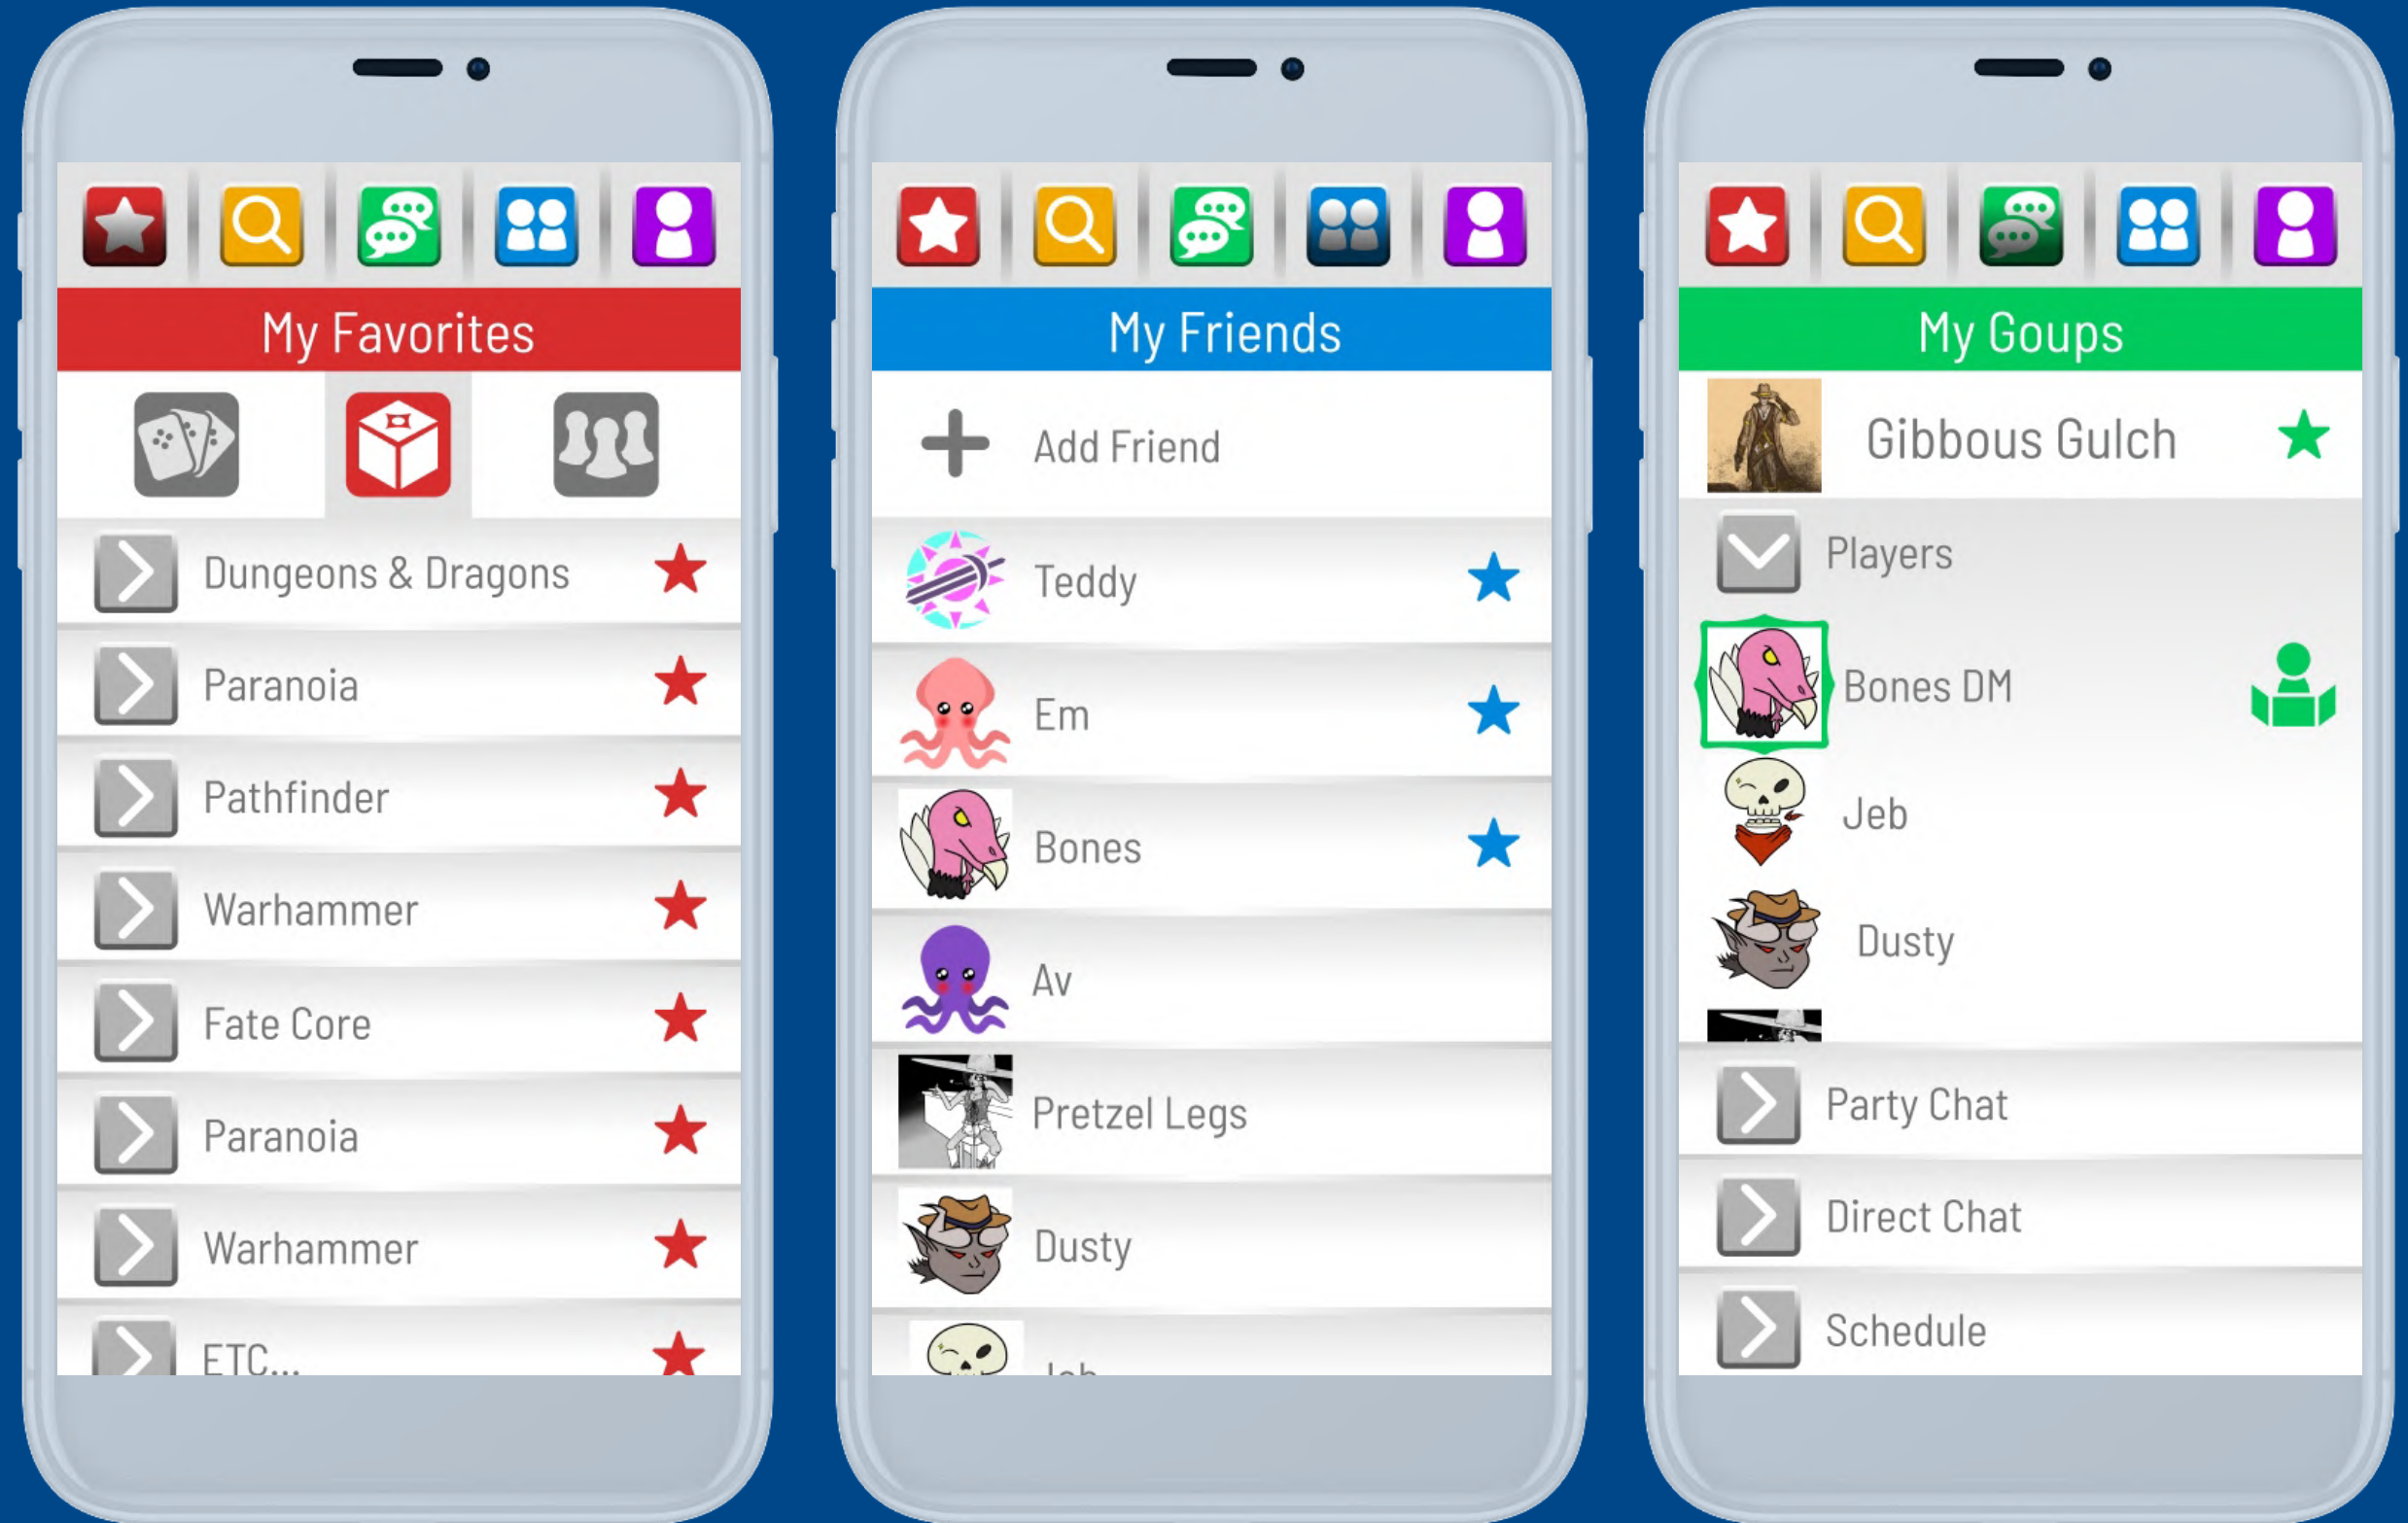

# Mockup Site Map

Users can navigate from any page through the core buttons that are present on every page.

The search catalog has multiple filter options and ways to find gams and groups to join.

# Mockup App

The app allows users to find and connect with groups to schedule and play games.

Each section is color coded for easy navigation.

Prototype Link

# App Style

Custom icons made for simplicity and are color blindness accessible.

Barlow is used throughout the app.

Color Theme

User's Favorite Games

Search Groups and Games

User's Groups

User's Friends